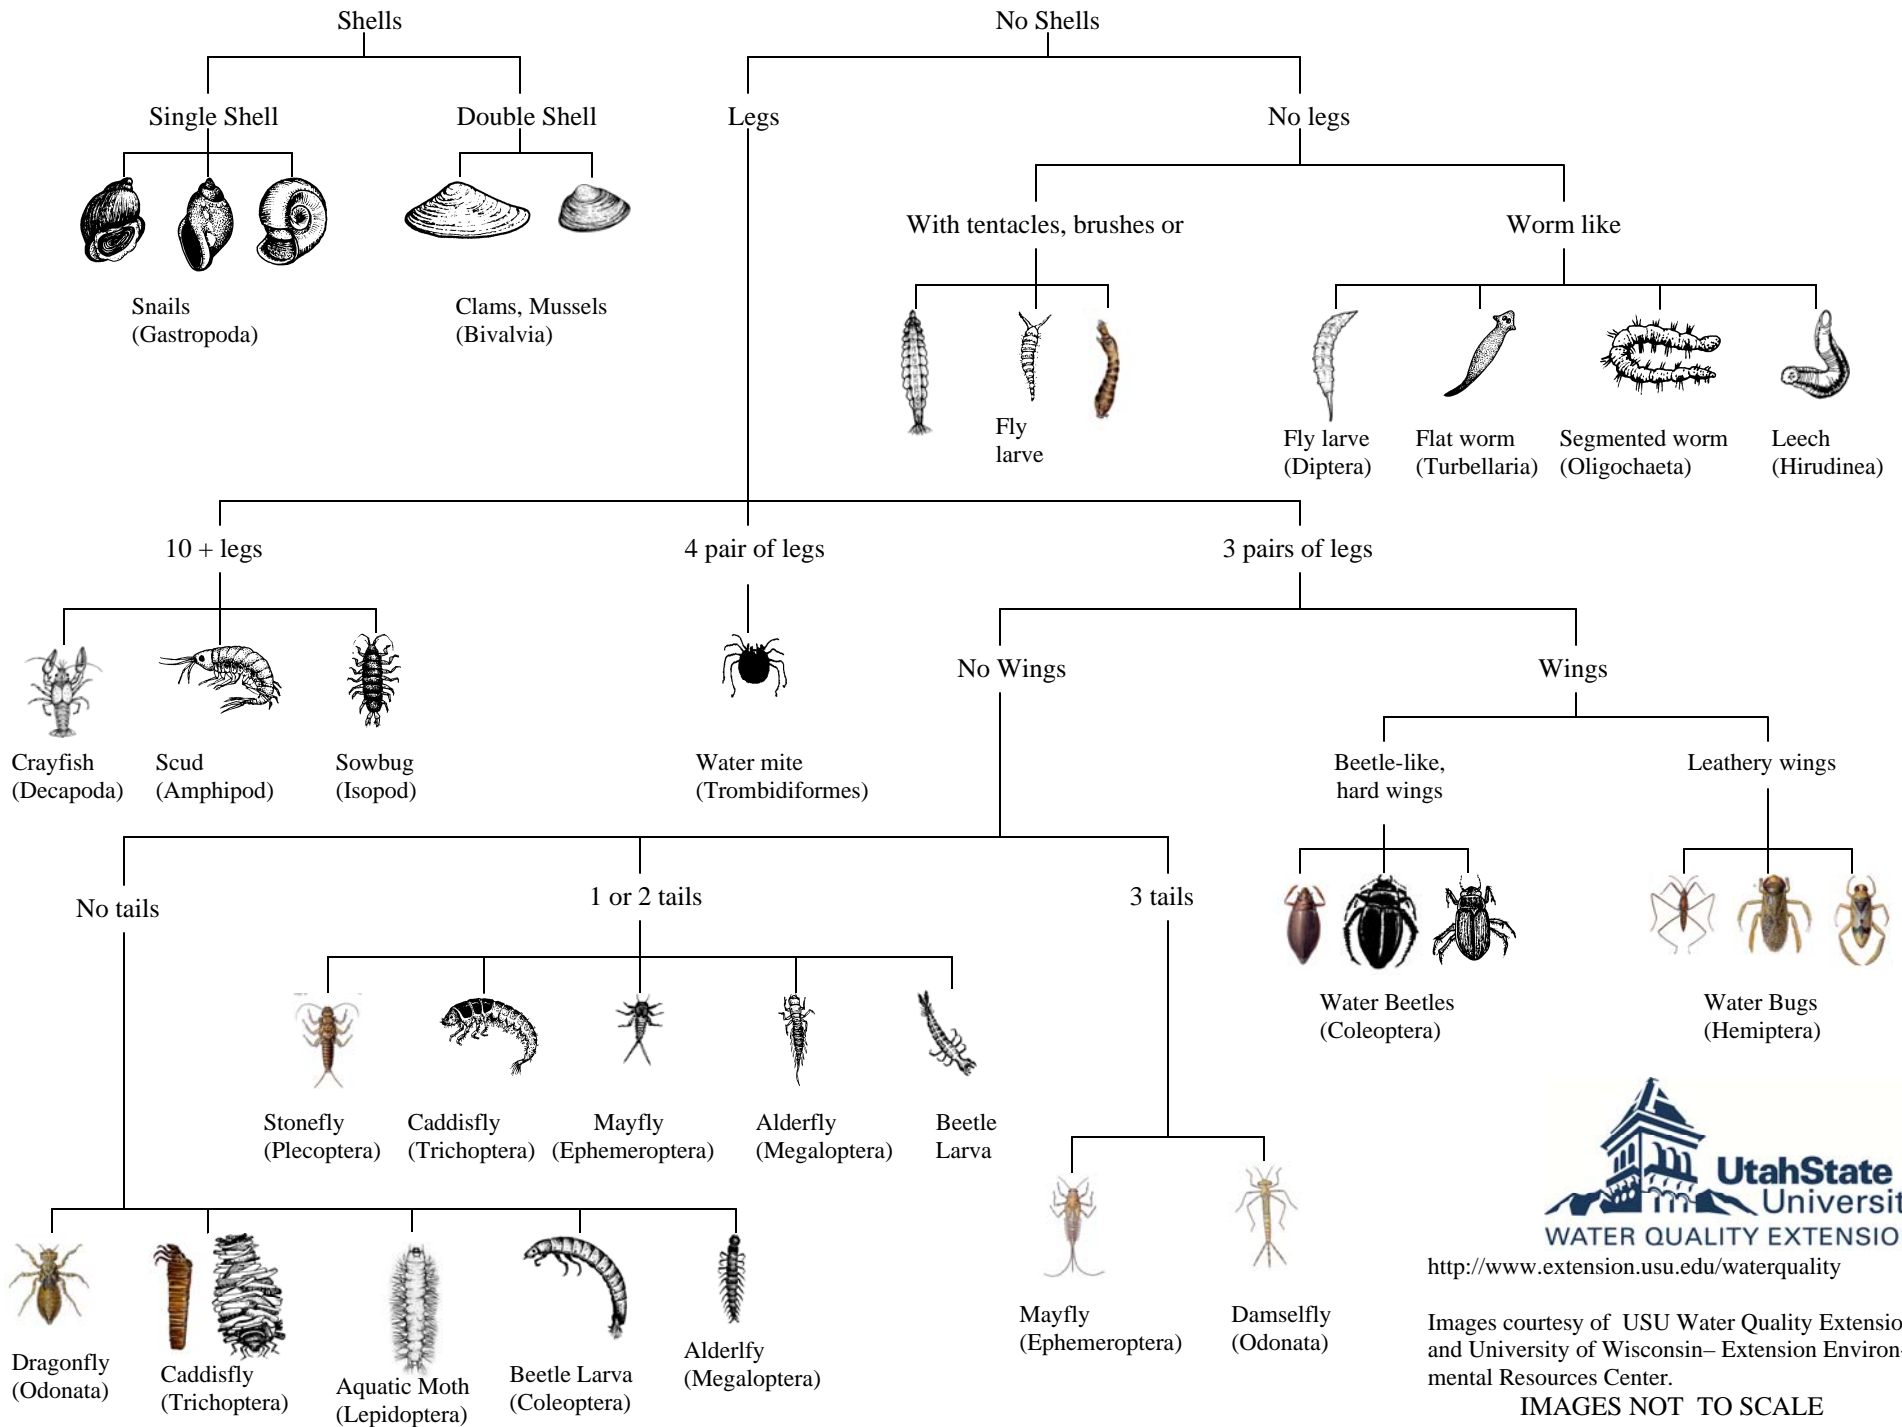

# Key to Macroinvertebrate Life in Ponds and Rivers in Utah

<http://www.extension.usu.edu/waterquality>

Images courtesy of USU Water Quality Extension and University of Wisconsin– Extension Environmental Resources Center.

IMAGES NOT TO SCALE